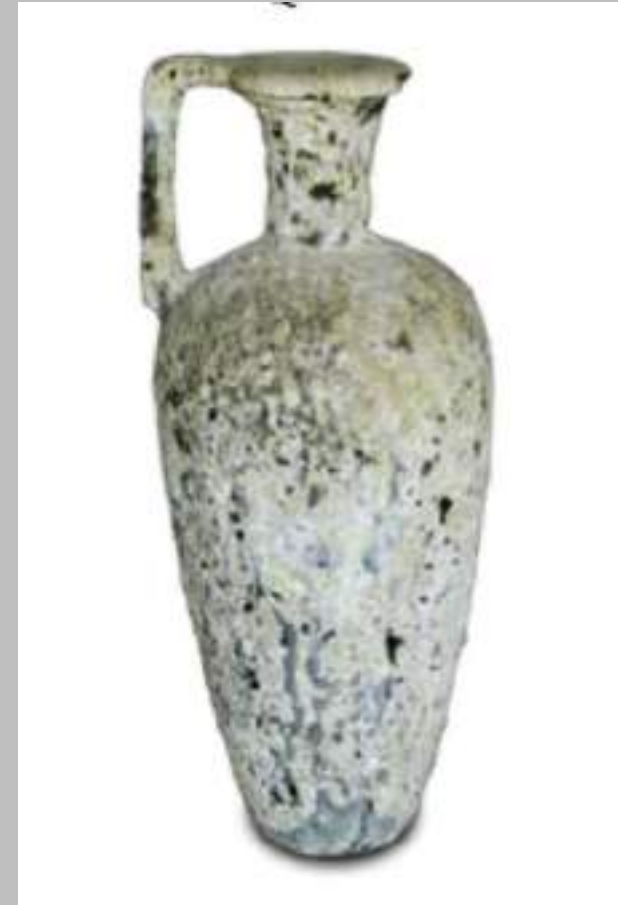

Wine pitcher

6341
D: 25 cms
Ht:64 cms
₹8500