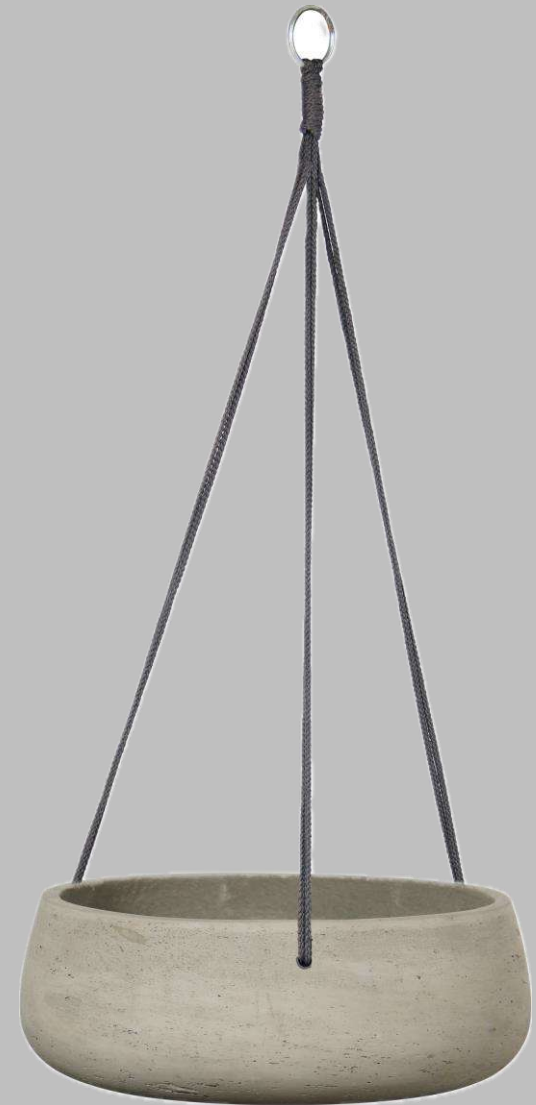

Hybiscus.Naturesspace@gmail.com

Light weight collection

These light weight planters are made of cement, fibre glass and sand. They are preferred by everyday gardener's , landscaper's and professional growers. With the natural surface, and classic terracotta finishes, the collection is versatile and recommended for both indoor and outdoor use, They are frost resistant, waterproof, light weight and extremely sturdy. Lightweight pots allows you to move them around in the garden, on the patio, indoors or on the roof with ease.

Buddha Head

80-51300

D: 33

Ht: 42

RT, BT

₹7000

Mason Bowl

92-08-102

D: 36,28,22 cms

Ht: 18,14,11

RT, BT

₹6000, ₹3500, ₹2500

Zen Plain Planter

80-00100
D: 66,53,42,33 cms
Ht: 74.5,60,50,38.5 cms
RT, BT
₹12500, ₹7500, ₹5500, ₹3500

Barrel Plain Planter

80-03900
D: 66,44 cms
Ht: 67,46 Cms
RT, BT
₹15000, ₹6500

Short cone Plain Planter

80-04500

D: 60,50,42,33 cms

Ht: 52,44,36,29 cms

RT, BT

₹8500, ₹6500, ₹3500, ₹2500

Disc Hanging Planter

82-00705/00706